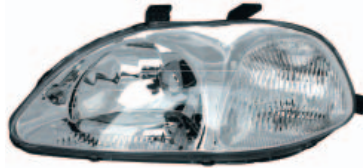

REPLACEMENT FOR  
**MAZDA 8**

REPLACEMENT FOR  
**PREMCY '99-'01**

SLMAZDA

<p><b>SL241212001</b> HEAD LAMP L: R:</p>	<p><b>SL241212059</b> R.R.BUMPER SUPPORT</p> 	<p><b>SL240999035</b> BODY MOULDING C100-50-692B C100-50-682B C100-50-691B C100-50-681B</p> 
<p><b>SL241212005</b> TAIL LAMP L: R:</p>	<p><b>SL241212054</b> FRONT DOOR L:L2Y6-59-02XT R:L2Y6-58-02XT</p> 	<p><b>SL240999043</b> WIN PANE '01</p> 
<p><b>SL241212012</b> FRONT BUMPER</p> 	<p><b>SL241212055</b> MIDDLE DOOR L: R:</p> 	<p><b>SL240999053</b> FRONT BUMPER SUPPORT L:C100-50-090 R:C100-50-080</p> 
<p><b>SL241212044</b> REAR BUMPER</p> 	<p><b>SL241212058</b> REAR TRUNK</p> 	<p><b>SL240999070</b> HINGE FOR HOOD L:C100-52-420B R:C100-52-410B</p> 
<p><b>SL241212051</b> HOOD</p> 		
<p><b>SL241212053</b> F.R.BUMPER SUPPORT</p> 		

REPLACEMENT FOR  
**PREMICY '02-'04**

REPLACEMENT FOR  
**CIVIC '96-'08**

REPLACEMENT FOR  
**CIVIC '13**

**SL240902084-F**  
FR BUMPER MOULDING  
L: R:

**SL170696001**  
HEAD LAMP MANUAL  
L:33151-S04-B01  
R:33101-S04-B01